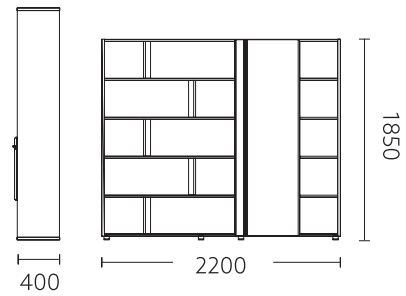

EXECUTIVE CONFERENCE TABLE

โต๊ะประชุม

ขนาด : 4600W x 1400D x 750H

EXECUTIVE MEETING TABLE

โต๊ะประชุม

ขนาด : 2800W x 1200D x 750H
: 3200W x 1400D x 750H
: 3800W x 1400D x 750H

EXECUTIVE CONFERENCE TABLE

โต๊ะประชุม

ขนาด : 2000W x 1000D x 750H
: 2400W x 1100D x 750H

EXECUTIVE NEGOTIATING TABLE

โต๊ะประชุม

ขนาด : 1000W x 1000D x 750H

EXECUTIVE CABINET XL

ชั้นวาง

ขนาด : 2470W x 430D x 1925H

EXECUTIVE CABINET L

ชั้นวาง

ขนาด : 2200W x 400D x 1850H

EXECUTIVE BRIXTON

EXECUTIVE BRIXTON COLLECTION

The design of Brixton series products draws lessons from the appearance characteristics of Lamborghini. The whole shape adopts the form of a multi-cut surface, with a little metal decoration. The irregular cutting of the table to create a flexible shape and an elegant appearance with the cutting of the board feet.