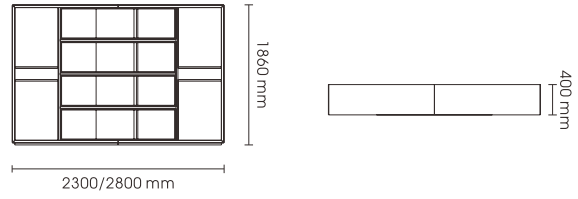

โต๊ะทำงานผู้บริหาร พร้อมตู้ข้าง

ขนาด : 2000W x 1900D x 750H
: 2300W x 1900D x 750H
: 2550W x 1900D x 750H

EXECUTIVE CONFERENCE TABLE

โต๊ะประชุม

ขนาด : 2800W x 1200/1400D x 750H
: 3200W x 1200/1400D x 750H
: 3600W x 1200/1400D x 750H
: 4200W x 1200/1400D x 750H

EXECUTIVE CABINET

ชั้นวาง

ขนาด : 2300W x 400D x 1860H
: 2800W x 400D x 1860H

EXECUTIVE HARROW

EXECUTIVE HARROW COLLECTION

Business space is not only a workplace but also a place to show taste and self-worth. Young people are eager to be different, like the freedom of the sky, you must be eager to have a special desk, which is steady and outstanding, fashionable and elegant, unique...