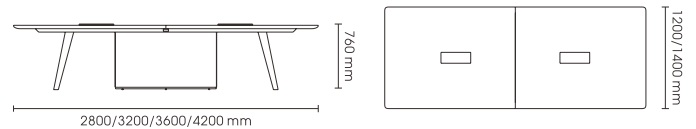

โต๊ะทำงานผู้บริหาร พร้อมตู้ข้าง

ขนาด : 2000W x 1900D x 750H
: 2300W x 1900D x 750H
: 2550W x 1900D x 750H

EXECUTIVE CONFERENCE TABLE

โต๊ะประชุม

ขนาด : 2800W x 1200/1400D x 750H
: 3200W x 1200/1400D x 750H
: 3600W x 1200/1400D x 750H
: 4200W x 1200/1400D x 750H

EXECUTIVE CABINET

ชั้นวาง

ขนาด : 2300W x 400D x 1860H
: 2800W x 400D x 1860H

EXECUTIVE HARROW

EXECUTIVE HARROW COLLECTION

Business space is not only a workplace but also a place to show taste and self-worth. Young people are eager to be different, like the freedom of the sky, you must be eager to have a special desk, which is steady and outstanding, fashionable and elegant, unique...